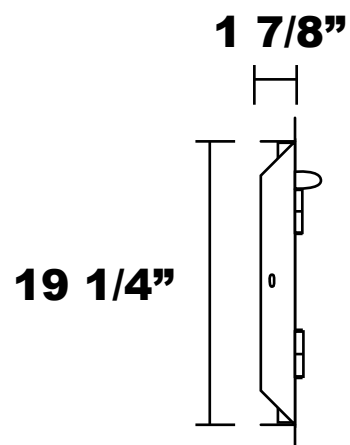

Double Door w/ Towel Rack

**Cutout Dimensions:
30 9/16" x 19 3/8"**