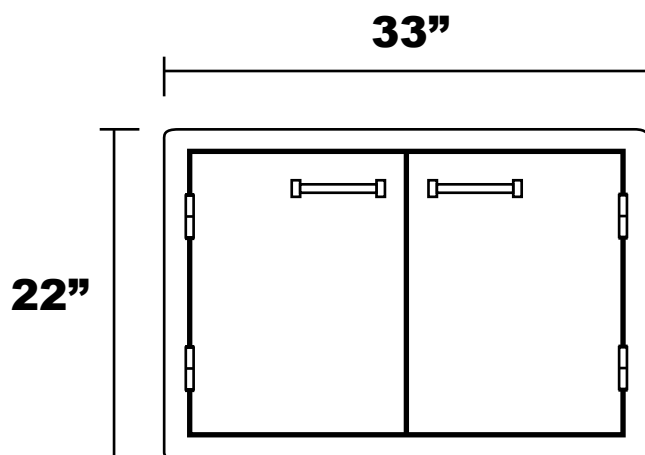

Double Door w/ Towel Rack

**Cutout Dimensions:
30 9/16" x 19 3/8"**